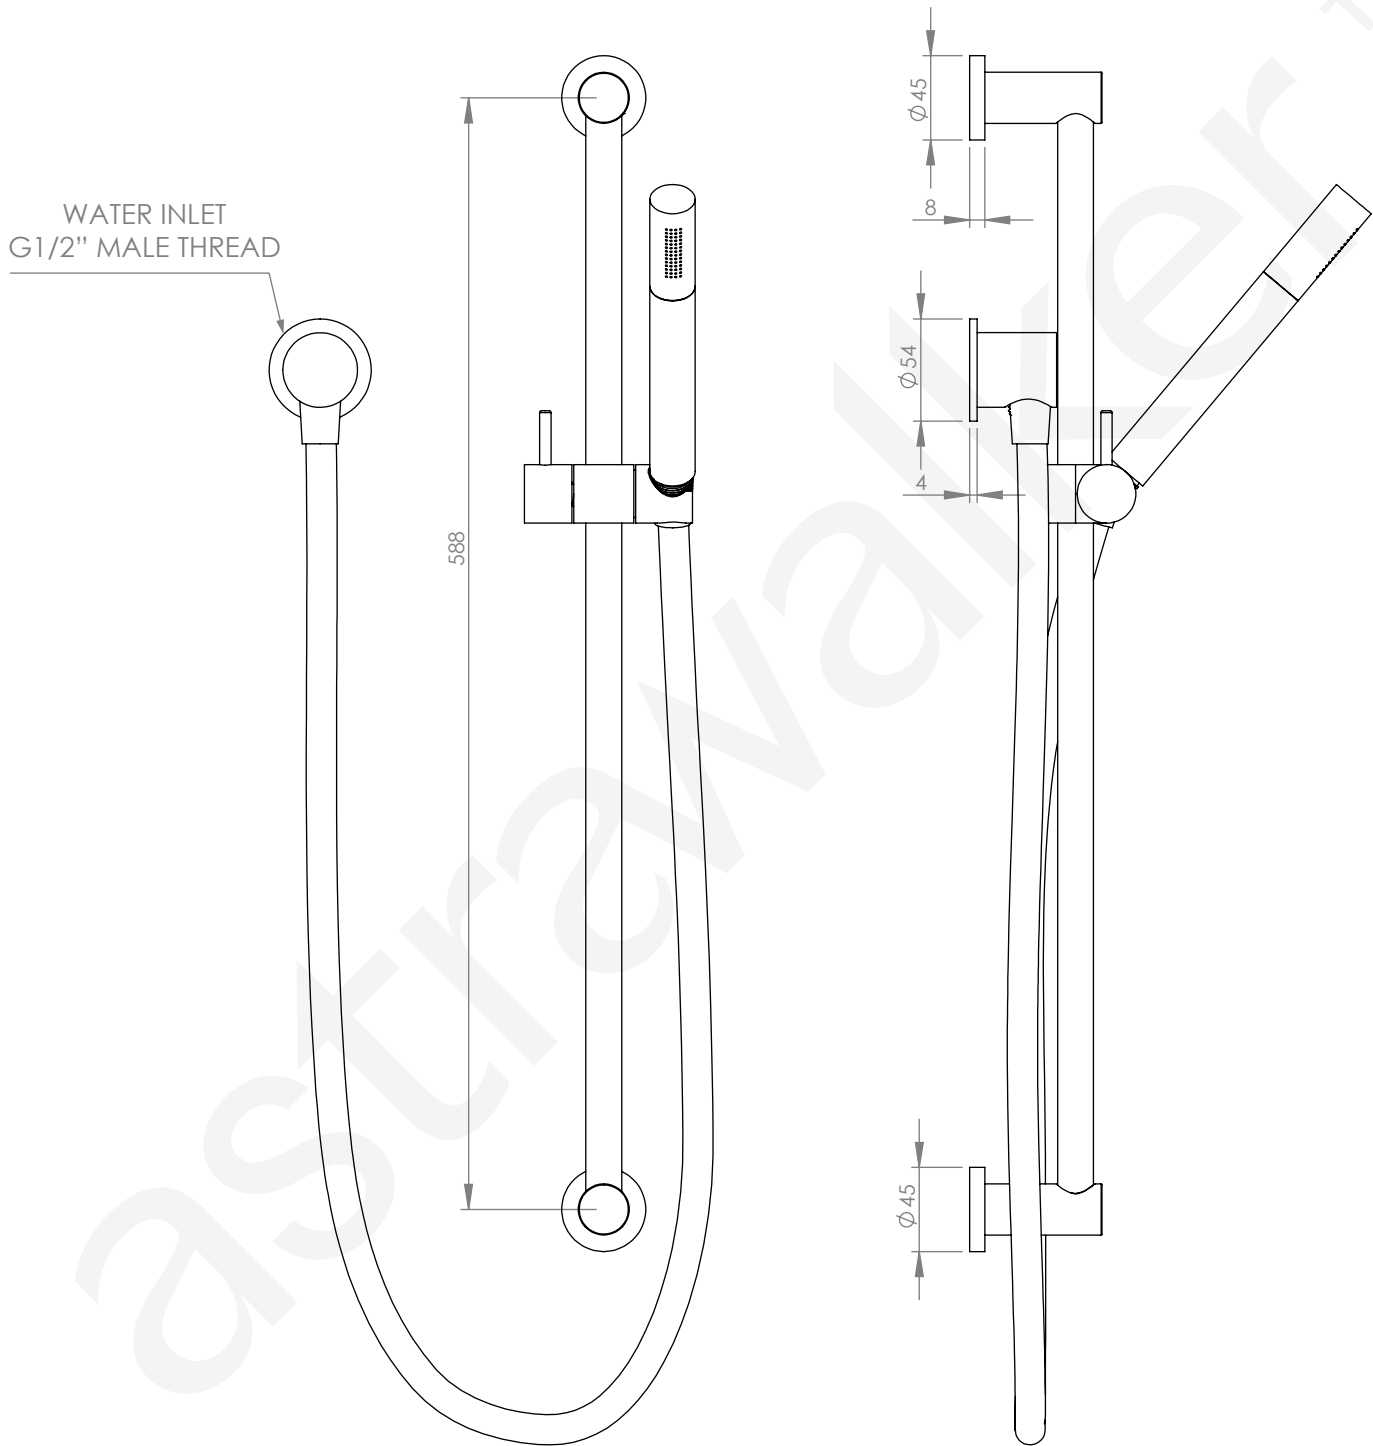

## A69.43

### SLIDER BAR SHOWER SET

3 STAR/9Lpm WELS RATING

HOSE LENGTH 1.5m