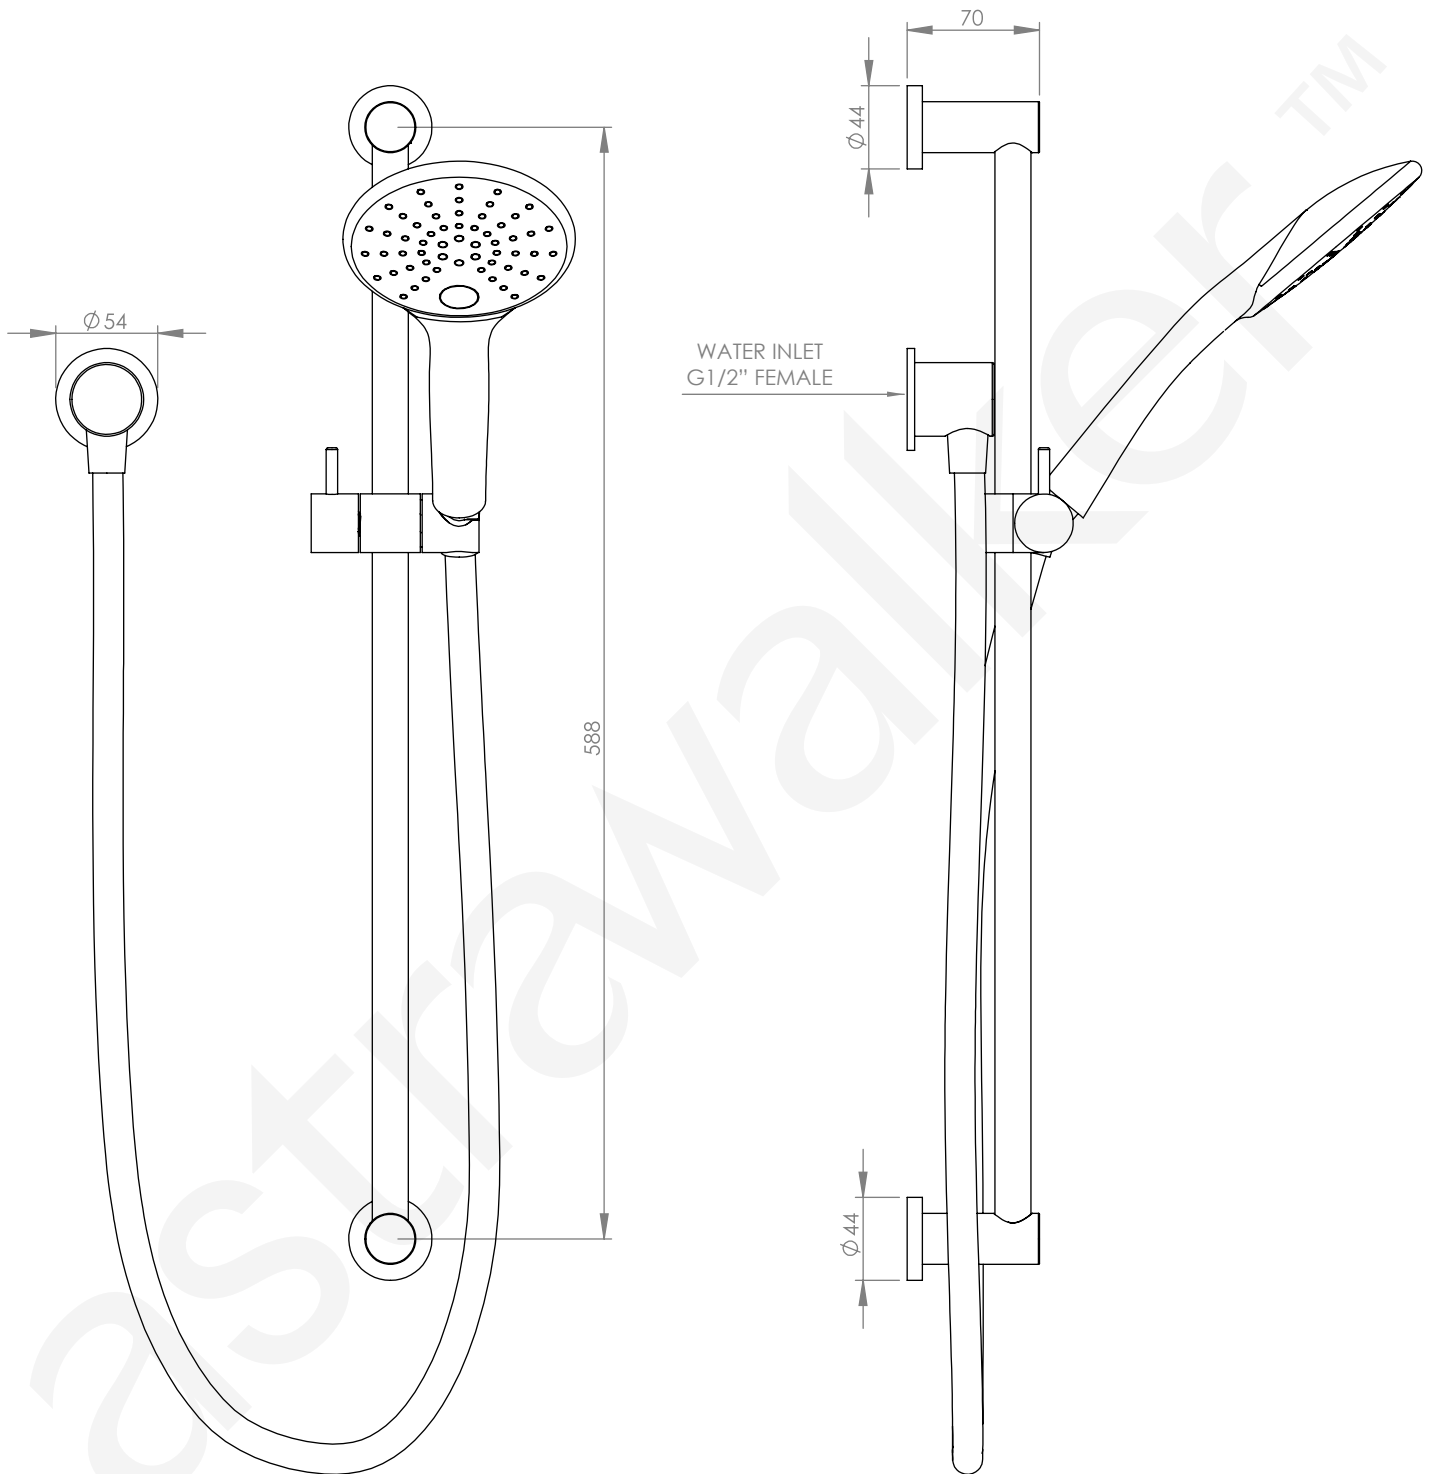

**A69.43.V2**

SLIDER BAR SHOWER SET WITH MULTI-FUNCTION HAND SHOWER

3 STAR/9Lpm WELS RATING

HOSE LENGTH 1.5m